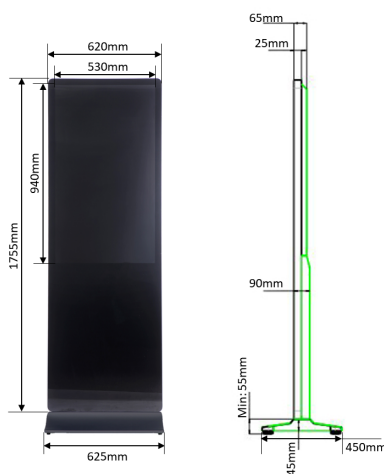

PRODIGY TOUCH SCREEN KIOSK

Touch screen parameters

- **Resolution:** 4096 * 4096
- **Linear error:** ≤ 5mm
- **Response speed:** 4ms ~ 7ms
- **Scan speed:** 50 scans/s
- **Input method:** Finger or other opaque touch sensing media
- **Touch times:** Unlimited
- **Minimum touch media diameter:** 4mm
- **Explosive resistance:** Condition: With tempered glass, 1 kg steel ball falling at 1M height; result: sample is not broken
- **Touch Durability:** More than 60,000,000 times
- **Surface hardness:** Mohs 7 grade
- **Transmittance:** ≥ 95%
- **Working Temperature:** -10 ~ 50°C
- **Storage Temperature:** -20 ~ 60°C
- **Working Humidity:** 90% RH without condensation at 40°C
- **Storage Humidity:** 90% RH without condensation at 40°C
- **Working Voltage:** Typical value + 5 VDC, Range: +4.7 V ~ +5.2 V
- **Power Consumption:** 1.25 W ± 10 %, operating current 250 mA ± 10

PHẦN MỀM TRA CỨU THÔNG TIN

- Tra cứu thông tin khách hàng (theo mã khách hàng, tên khách hàng, số điện thoại, ...).
- Tra cứu chỉ số công tơ.
- Tra cứu chỉ số điện năng lượng mặt trời.
- Tra cứu tiền điện, nợ tiền điện.
- Tra cứu hóa đơn.
- Trình chiếu các Video theo yêu cầu.
- Hiển thị thông tin hướng dẫn cài đặt và sử dụng Zalo, App chăm sóc khách hàng.
- Liên kết trang Web của Trung tâm chăm sóc khách hàng.
- Phát thông tin về giá điện.

PHOTOS AND FIGURES

ORDERING INFORMATION

Model	Description
42-Inch-Kiosk	42" LED Advertising Kiosk

For enquires, please email to info@terrabitnetworks.com